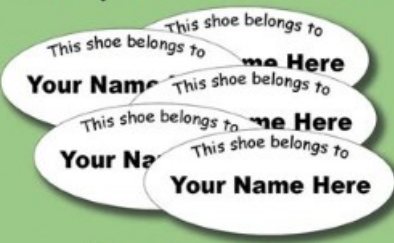

SCHOOL UNIFORM

2022

We are open Monday—Friday

830am — 5pm

or by arrangement

Shoe Labels
with protective covers

eftpos
available here

Iron On Labels